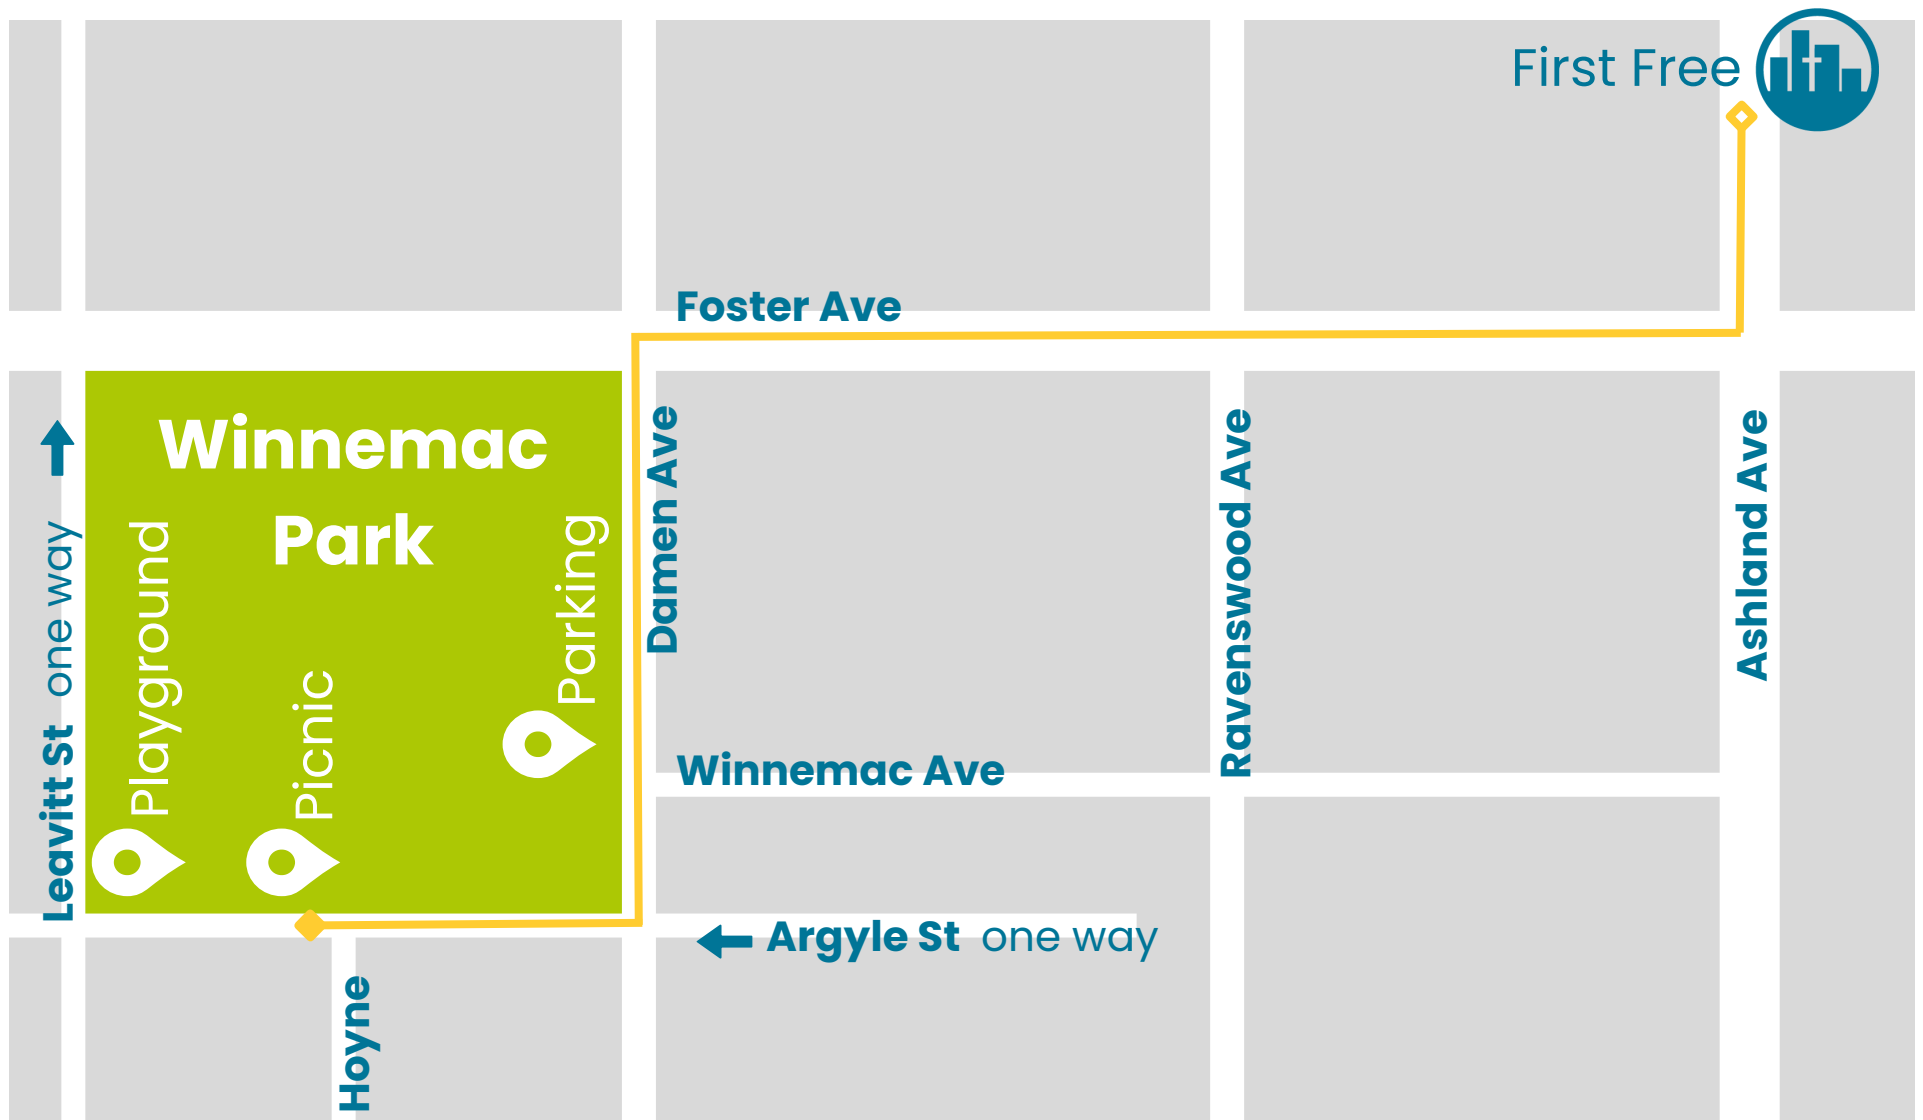

# Church Picnics @ Winnemac Park

## Directions

- Head west on Foster
- Take a Left on Damen
- Take a Right on Argyle

## Parking

Park on the street near Argyle  
or use the parking lot near  
Damen and Winnemac Ave.